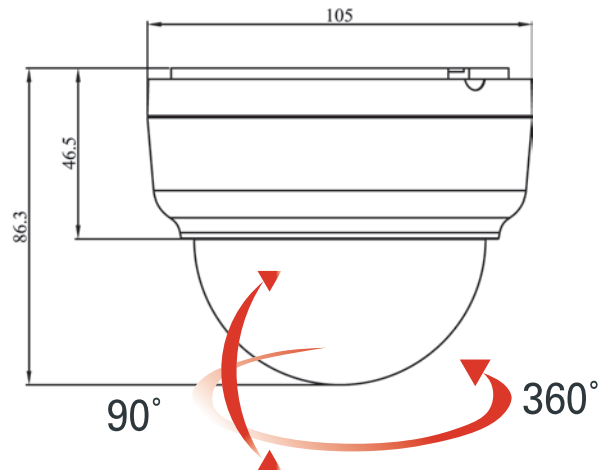

D-960H

960H Mini Dome Effio Camera

960x576

OSD Controller

Dimensions (mm)

D-960H: with megapixel lens 3.6mm (Horizontal angle 78°)

Features

- > 1/3" SONY EXview HAD CCD II & Effio DSP
- > High resolution of 960Hx576V
- > Mini. Illumination of 0.02Lux@F1.2
- > 2D- NR, AWB, AGC, BLC, HLC, ATR, MD, Privacy Mask, Picture Adjust
- > Powerful OSD operational function
- > Optional Lens: 2.8mm, 3.6mm, 6mm, 8mm, 12mm, 16mm
- > DC12V

D-960H

Specifications

Model	D-960H	
Camera		
Image Sensor	1/3" SONY EXview HAD CCD II	
Video Format	PAL	
Resolution	960(H) x576(V), 553K pixels	
Horizontal Resolution	960H	
Mini. Illumination	0.02Lux@F1.2	
Electronic Shutter	Auto: 1/50s~1/100,000s Manual: 1/50s, 1/120s, 1/250s, 1/500s, 1/1000s, 1/2000s, 1/4000s, 1/10,000s	
Synchronization	Internal	
S/N Ratio	>60dB	
Video Output	1Vp-p Composite Output (75Ω/BNC)	
Lens		
Focal Length	Default: 3.6mm (Horizontal 78°), (2.8mm, 6mm, 8mm, 12mm, 16mm optional)	
Lens Type	Manual	
OSD		
Lens	Manual	
Shutter / AGC	Auto / Manual	
White Balance	ATW / Push / User 1 / User 2 / ANTI CR / Manual / Push lock	
Backlight	Off / BLC / HLC	
Picture Adjust	Mirror / Brightness / Contrast / Sharpness / Hue / Gain	
ATR	Off / On (luminance / Contrast)	
Motion Detect	Off / On (Sensitivity / Block display / Area selection)	
Privacy	Off / On (Area selection / Color / Transparent / Mosaic)	
Day/Night	Auto / B/W / Color	
Noise Reduction	Off / 2D	
Camera ID	Off / On (Character / Position)	
Language	English, Chinese, French, German, Russian, Spanish, Portuguese, Japanese	
General		
Power Supply	DC12V±10%	
Power Consumption	Max 3W	
Working Temperature	-30°C~+60°C	
Dimension	Φ105mm x 86.3mm	
Weight	350g	