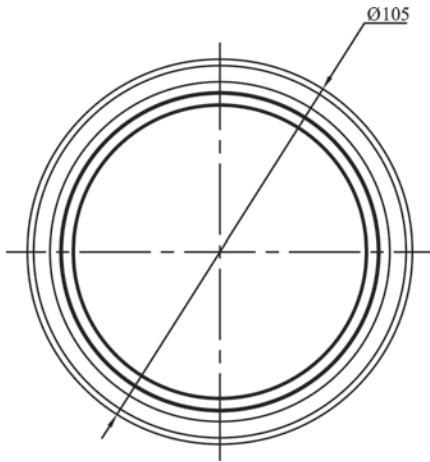

D-960H

960H Mini Dome Effio Camera

960x576

OSD Controller

Dimensions (mm)

D-960H: with megapixel lens 3.6mm (Horizontal angle 78°)

Features

- > 1/3" SONY EXview HAD CCD II & Effio DSP
- > High resolution of 960Hx576V
- > Mini. Illumination of 0.02Lux@F1.2
- > 2D- NR, AWB, AGC, BLC, HLC, ATR, MD, Privacy Mask, Picture Adjust
- > Powerful OSD operational function
- > Optional Lens: 2.8mm, 3.6mm, 6mm, 8mm, 12mm, 16mm
- > DC12V

D-960H

Specifications

Model	D-960H	
Camera		
Image Sensor	1/3" SONY EXview HAD CCD II	
Video Format	PAL	
Resolution	960(H) x576(V), 553K pixels	
Horizontal Resolution	960H	
Mini. Illumination	0.02Lux@F1.2	
Electronic Shutter	Auto: 1/50s~1/100,000s Manual: 1/50s, 1/120s, 1/250s, 1/500s, 1/1000s, 1/2000s, 1/4000s, 1/10,000s	
Synchronization	Internal	
S/N Ratio	>60dB	
Video Output	1Vp-p Composite Output (75Ω/BNC)	
Lens		
Focal Length	Default: 3.6mm (Horizontal 78°), (2.8mm, 6mm, 8mm, 12mm, 16mm optional)	
Lens Type	Manual	
OSD		
Lens	Manual	
Shutter / AGC	Auto / Manual	
White Balance	ATW / Push / User 1 / User 2 / ANTI CR / Manual / Push lock	
Backlight	Off / BLC / HLC	
Picture Adjust	Mirror / Brightness / Contrast / Sharpness / Hue / Gain	
ATR	Off / On (luminance / Contrast)	
Motion Detect	Off / On (Sensitivity / Block display / Area selection)	
Privacy	Off / On (Area selection / Color / Transparent / Mosaic)	
Day/Night	Auto / B/W / Color	
Noise Reduction	Off / 2D	
Camera ID	Off / On (Character / Position)	
Language	English, Chinese, French, German, Russian, Spanish, Portuguese, Japanese	
General		
Power Supply	DC12V±10%	
Power Consumption	Max 3W	
Working Temperature	-30°C~+60°C	
Dimension	Φ105mm x 86.3mm	
Weight	350g	