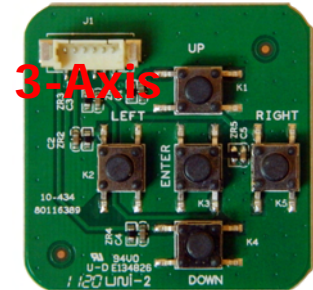

D-960H

960H Mini Dome Effio Camera

960x576

OSD Controller

Dimensions (mm)

D-960H: with megapixel lens 3.6mm (Horizontal angle 78°)

Features

- > 1/3" SONY EXview HAD CCD II & Effio DSP
- > High resolution of 960Hx576V
- > Mini. Illumination of 0.02Lux@F1.2
- > 2D- NR, AWB, AGC, BLC, HLC, ATR, MD, Privacy Mask, Picture Adjust
- > Powerful OSD operational function
- > Optional Lens: 2.8mm, 3.6mm, 6mm, 8mm, 12mm, 16mm
- > DC12V

D-960H

Specifications

Model	D-960H	
Camera		
Image Sensor	1/3" SONY EXview HAD CCD II	
Video Format	PAL	
Resolution	960(H) x576(V), 553K pixels	
Horizontal Resolution	960H	
Mini. Illumination	0.02Lux@F1.2	
Electronic Shutter	Auto: 1/50s~1/100,000s Manual: 1/50s, 1/120s, 1/250s, 1/500s, 1/1000s, 1/2000s, 1/4000s, 1/10,000s	
Synchronization	Internal	
S/N Ratio	>60dB	
Video Output	1Vp-p Composite Output (75Ω/BNC)	
Lens		
Focal Length	Default: 3.6mm (Horizontal 78°), (2.8mm, 6mm, 8mm, 12mm, 16mm optional)	
Lens Type	Manual	
OSD		
Lens	Manual	
Shutter / AGC	Auto / Manual	
White Balance	ATW / Push / User 1 / User 2 / ANTI CR / Manual / Push lock	
Backlight	Off / BLC / HLC	
Picture Adjust	Mirror / Brightness / Contrast / Sharpness / Hue / Gain	
ATR	Off / On (luminance / Contrast)	
Motion Detect	Off / On (Sensitivity / Block display / Area selection)	
Privacy	Off / On (Area selection / Color / Transparent / Mosaic)	
Day/Night	Auto / B/W / Color	
Noise Reduction	Off / 2D	
Camera ID	Off / On (Character / Position)	
Language	English, Chinese, French, German, Russian, Spanish, Portuguese, Japanese	
General		
Power Supply	DC12V±10%	
Power Consumption	Max 3W	
Working Temperature	-30°C~+60°C	
Dimension	Φ105mm x 86.3mm	
Weight	350g	