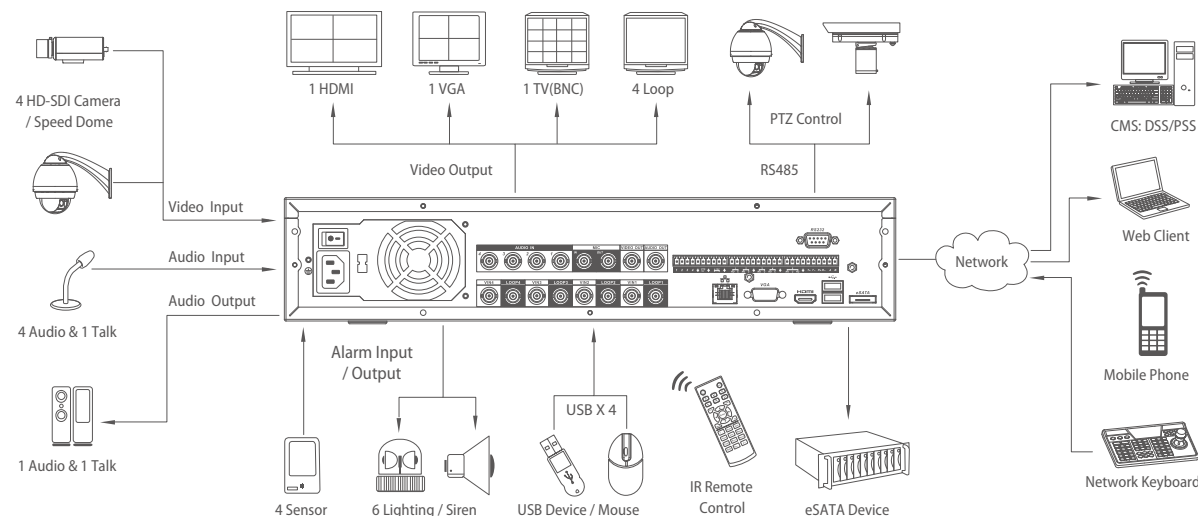

System Connection

Specifications