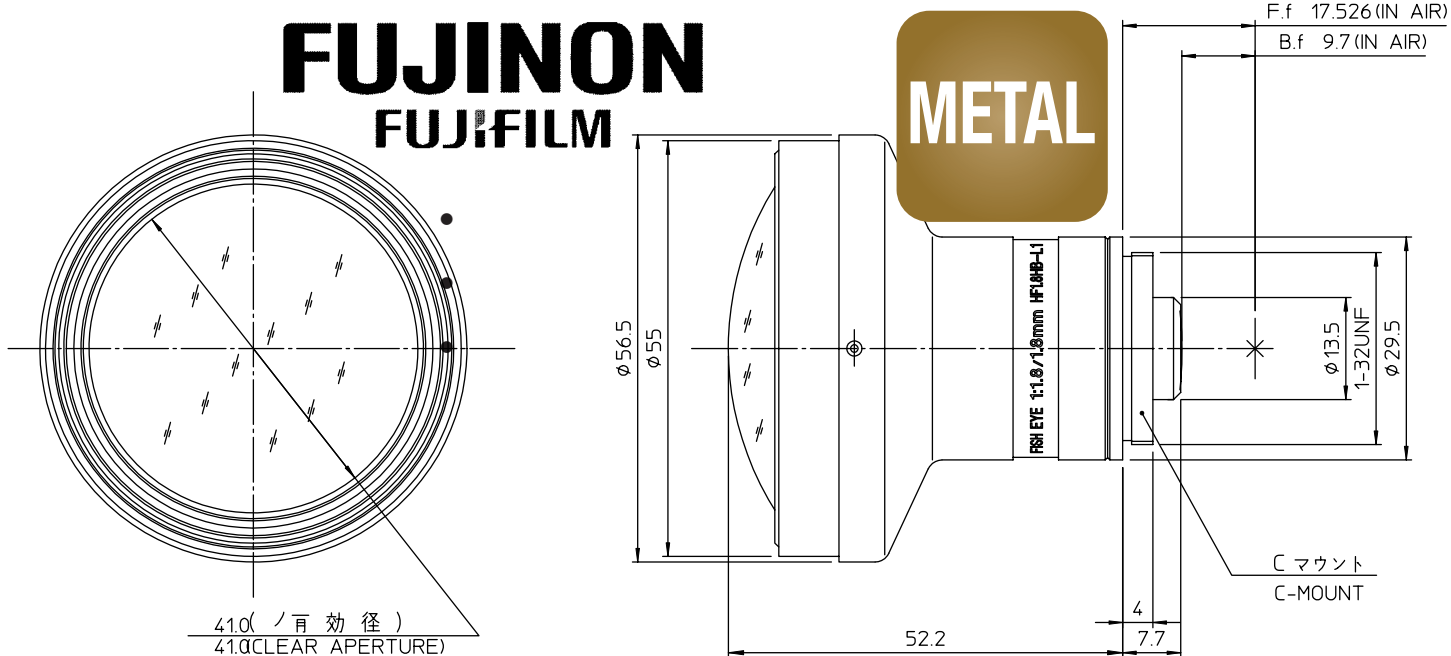

FUJINON
FUJIFILM

Fish-Eye
185°

HF1.8HB-L1

HD
5MP

For Security
Fish-Eye

Made in Japan

Applicable camera (model)

*Photograph is a similar model.

- High-resolution design, providing support for up to **5 megapixel** camera resolution.
- Super wide angle of 185 degrees that eliminates dead angles and enables effective, wide-area surveillance.
- Designed with the f-theta system, most suited for uniform displaying of images. Allows high-quality image display, partial enlargement, and conversion to ordinary-looking images to be performed easily with imaging software.

FIXED
Fixed Focal

Fish-Eye 185°
Fish-Eye

5 Mega
For Megapixel Camera

C-mt
C Mount

METAL
Metal Mount

F1.4
Wide Aperture Lens

Focal Length (mm)		1.8
Operation	Focus	Fixed
	Angle Of View (H×V)	185° × 185° (φ5.7mm)
Angle Of View (H×V)	2/3"	185°01' × 154°08'
	1/2"	154°08' × 115°27'
	1/3"	
Focusing Range (From Front Of The Lens) (m)		∞ ~ 0.1
Back Focal Distance (in air) (mm)		9.70
Exit Pupil Position (From Image Plane) (mm)		-61
Filter Thread (mm)		—
Mount		C
Mass (g)		135
Remarks		•With Metal Mount