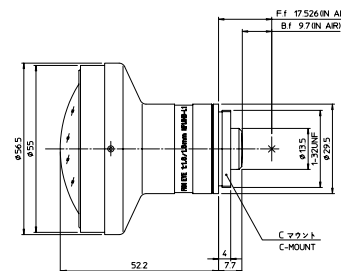

FIXED
Fixed Focal

Fish-Eye 185°
Fish-Eye

5 Mega
For Megapixel Camera

C-mt
C Mount

METAL
Metal Mount

F1.4
Wide Aperture Lens

Focal Length (mm)		1.8
Operation	Focus	Fixed
	Angle Of View (H×V)	185° × 185° (φ5.7mm)
Angle Of View (H×V)	2/3"	185°01' × 154°08'
	1/2"	154°08' × 115°27'
	1/3"	
Focusing Range (From Front Of The Lens) (m)		∞ ~ 0.1
Back Focal Distance (in air) (mm)		9.70
Exit Pupil Position (From Image Plane) (mm)		-61
Filter Thread (mm)		—
Mount		C
Mass (g)		135
Remarks		•With Metal Mount