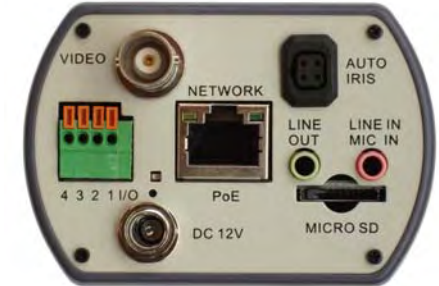

# ICS-20W

2-Megapixel • Full HD • WDR Enhanced

## ICS-20W Fixed Network Camera

2-megapixel • Full HD • A-iris • 3-DNR • WDR Enhanced

- 2.8 ~ 8 mm Vari-focal, **Fujinon Auto-iris Lens (YV2.82.8SA-SA2-L)**
- 1.8 mm Aspherical Fisheye, **Fujinon Lens (HF1.8HB-L1)**
- Up to 30 fps @ 1080p Full HD
- Removable IR-cut Filter for Day and Night Function
- 3-DNR Function (Digital Noise Reduction)
- Supports WDR Enhancement for Unparalleled Visibility in Extremely Bright or Dark Environments
- Real-time H.264 and MJPEG Compression (Dual Codec)
- Multiple Simultaneous Streams
- Video Cropping for Bandwidth Savings
- ePTZ for Data Efficiency
- Activity Adaptive Streaming for Dynamic Frame Rate Control
- Built-in 802.3af Compliant PoE
- Built-in SD/SDHC Card Slot for On-board Storage