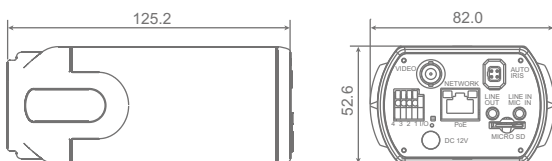

• Plug & Play with Videosec NVRs - zero configuration

Board HD Lens
f=4mm/F1.5
Horizontal Angle: 68°

ICS-20 Series 1080p 1/2.7" CMOS
Full HD • Real-time

ID-20 Series 1080p 1/2.7 CMOS
Full HD • Real-time • Compact

ICS-20F 1080p-15fps / 720p-30fps

ICS-25F 1080p-30fps

Box CS Mount H.264 IP Camera

ID-20 1080p-15fps / 720p-30fps

ID-25 1080p-30fps

Dome H.264 IP Indoor Camera

Dimension

Unit: (mm)

Features: pixel size 3x3µm=9µm²

- Progressive Scan 1/2.7" CMOS Sensor (Ratio: 16:9)
- NEW** • Full HD 1080p / HD 720p real-time at dual streaming
- NEW** • H.264 and MJPEG compression • 1920(H)x1080(V)
- Motion Detection • 2 Way Audio • Alarm: IN/OUT
- Privacy Masks • Internet Explorer, Chrome, Fire Fox
- Day/Night (ICR) • Min. Illumination: 0.02Lux
- Auto Iris Lens support • Shutter: 1~1/10000sec
- NEW** • Micro SD support • ATW 1500~15000K • FTP Recording
- NEW** • BNC analog output • Power: DC 12V / PoE (802.3af), 4W+
- ONVIF support • Max. 20 Users

Dimension

Unit: (mm)

Features pixel size 3x3µm=9µm²

- Progressive Scan 1/2.7" CMOS Sensor (Ratio:16:9)
- NEW** • Full HD 1080p / HD 720p real-time at dual streaming
- H.264 and MJPEG compression • 1920(H)x1080(V)
- NEW** • f = 4 mm, F1.5 • Min. Illumination: 0.02Lux
- Power over Ethernet (802.3af) • FTP Recording
- Motion Detection • 1 Way Audio
- Privacy Masks • Internet Explorer, Chrome, Fire Fox
- Shutter: 1~1/10000sec • ATW 1500~15000K
- Indoor (IP-66 international)
- Micro SD support • Power: PoE only, 4W+
- NEW** • Security Torx against tampering • Max. 20 Users
- ONVIF support