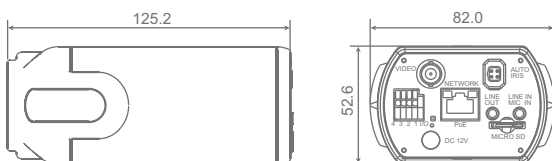

**ICS-20F** 1080p-15fps / 720p-30fps

**ICS-25F** 1080p-30fps

Box CS Mount H.264 IP Camera

**ID-20** 1080p-15fps / 720p-30fps

**ID-25** 1080p-30fps

Dome H.264 IP Indoor Camera

### Dimension

Unit: (mm)

**Features:** pixel size 3x3µm=9µm<sup>2</sup>

- Progressive Scan 1/2.7" CMOS Sensor (Ratio: 16:9)
- NEW** • Full HD 1080p / HD 720p real-time at dual streaming
- NEW** • H.264 and MJPEG compression • 1920(H)x1080(V)
- Motion Detection • 2 Way Audio • Alarm: IN/OUT
- Privacy Masks • Internet Explorer, Chrome, Fire Fox
- Day/Night (ICR) • Min. Illumination: 0.02Lux
- Auto Iris Lens support • Shutter: 1~1/10000sec
- NEW** • Micro SD support • ATW 1500~15000K • FTP Recording
- NEW** • BNC analog output • Power: DC 12V / PoE (802.3af), 4W+
- ONVIF support • Max. 20 Users

### Dimension

Unit: (mm)

**Features** pixel size 3x3µm=9µm<sup>2</sup>

- Progressive Scan 1/2.7" CMOS Sensor (Ratio:16:9)
- NEW** • Full HD 1080p / HD 720p real-time at dual streaming
- H.264 and MJPEG compression • 1920(H)x1080(V)
- NEW** • f = 4 mm, F1.5 • Min. Illumination: 0.02Lux
- Power over Ethernet (802.3af) • FTP Recording
- Motion Detection • 1 Way Audio
- Privacy Masks • Internet Explorer, Chrome, Fire Fox
- Shutter: 1~1/10000sec • ATW 1500~15000K
- Indoor (IP-66 international)
- Micro SD support • Power: PoE only, 4W+
- NEW** • Security Torx against tampering • Max. 20 Users
- ONVIF support