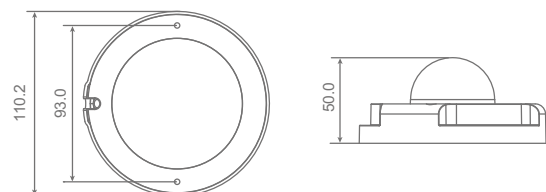

### Dimension

Unit: (mm)

**Features:** pixel size 3x3µm=9µm<sup>2</sup>

- Progressive Scan 1/2.7" CMOS Sensor (Ratio: 16:9)
- NEW** • Full HD 1080p / HD 720p real-time at dual streaming
- NEW** • H.264 and MJPEG compression • 1920(H)x1080(V)
- Motion Detection • 2 Way Audio • Alarm: IN/OUT
- Privacy Masks • Internet Explorer, Chrome, Fire Fox
- Day/Night (ICR) • Min. Illumination: 0.02Lux
- Auto Iris Lens support • Shutter: 1~1/10000sec
- NEW** • Micro SD support • ATW 1500~15000K • FTP Recording
- NEW** • BNC analog output • Power: DC 12V / PoE (802.3af), 4W+
- ONVIF support • Max. 20 Users

### Dimension

Unit: (mm)

**Features** pixel size 3x3µm=9µm<sup>2</sup>

- Progressive Scan 1/2.7" CMOS Sensor (Ratio:16:9)
- NEW** • Full HD 1080p / HD 720p real-time at dual streaming
- H.264 and MJPEG compression • 1920(H)x1080(V)
- NEW** • f = 4 mm, F1.5 • Min. Illumination: 0.02Lux
- Power over Ethernet (802.3af) • FTP Recording
- Motion Detection • 1 Way Audio
- Privacy Masks • Internet Explorer, Chrome, Fire Fox
- Shutter: 1~1/10000sec • ATW 1500~15000K
- Indoor (IP-66 international)
- Micro SD support • Power: PoE only, 4W+
- NEW** • Security Torx against tampering • Max. 20 Users
- ONVIF support