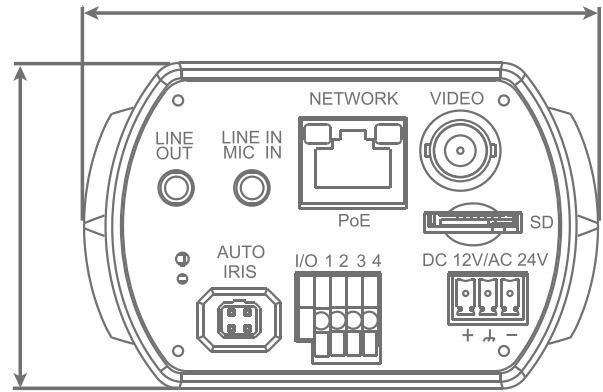

### Dimension

Unit: (mm)

**Features:** pixel size 3x3µm=9µm<sup>2</sup>

- Progressive Scan 1/2.7" CMOS Sensor (Ratio: 16:9)
- NEW** • Full HD 1080p / HD 720p real-time at dual streaming
- NEW** • H.264 and MJPEG compression • 1920(H)x1080(V)
- Motion Detection • 2 Way Audio • Alarm: IN/OUT
- Privacy Masks • Internet Explorer, Chrome, Fire Fox
- Day/Night (ICR) • Min. Illumination: 0.02Lux
- Auto Iris Lens support • Shutter: 1~1/10000sec
- NEW** • Micro SD support • ATW 1500~15000K • FTP Recording
- NEW** • BNC analog output • Power: DC 12V / PoE (802.3af), 4W+
- ONVIF support • Max. 20 Users

### Dimension

Unit: (mm)

**Features** pixel size 3x3µm=9µm<sup>2</sup>

- Progressive Scan 1/2.7" CMOS Sensor (Ratio:16:9)
- NEW** • Full HD 1080p / HD 720p real-time at dual streaming
- H.264 and MJPEG compression • 1920(H)x1080(V)
- NEW** • f = 4 mm, F1.5 • Min. Illumination: 0.02Lux
- Power over Ethernet (802.3af) • FTP Recording
- Motion Detection • 1 Way Audio
- Privacy Masks • Internet Explorer, Chrome, Fire Fox
- Shutter: 1~1/10000sec • ATW 1500~15000K
- Indoor (IP-66 international)
- Micro SD support • Power: PoE only, 4W+
- NEW** • Security Torx against tampering • Max. 20 Users
- ONVIF support

# ICS-13 HD Real Time WDR CCD Camera

- Sony Progressive Scan CCD/CMOS sensor
- NEW** • HD 720p real-time at dual streaming
- H.264, MJPEG and MPEG-4 compression
- NEW** • Integrated real-time WDR
- NEW** • 2D / 3D Noise Reduction
- Motion Detection
- Privacy Masks
- Day/Night (ICR)
- Micro SD support
- BNC analog output
- **ONVIF** support