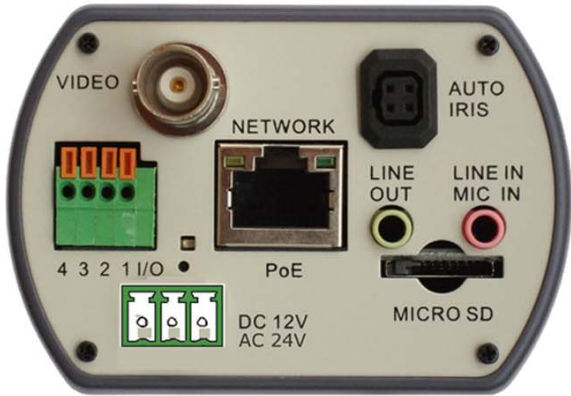

**ICS-20F** 1080p-15fps / 720p-30fps

**ICS-25F** 1080p-30fps

Box CS Mount H.264 IP Camera

**ID-20** 1080p-15fps / 720p-30fps

**ID-25** 1080p-30fps

Dome H.264 IP Indoor Camera

### Dimension

Unit: (mm)

**Features:** pixel size 3x3µm=9µm<sup>2</sup>

- Progressive Scan 1/2.7" CMOS Sensor (Ratio: 16:9)
- NEW** • Full HD 1080p / HD 720p real-time at dual streaming
- NEW** • H.264 and MJPEG compression • 1920(H)x1080(V)
- Motion Detection • 2 Way Audio • Alarm: IN/OUT
- Privacy Masks • Internet Explorer, Chrome, Fire Fox
- Day/Night (ICR) • Min. Illumination: 0.02Lux
- Auto Iris Lens support • Shutter: 1~1/10000sec
- NEW** • Micro SD support • ATW 1500~15000K • FTP Recording
- NEW** • BNC analog output • Power: DC 12V / PoE (802.3af), 4W+
- ONVIF support • Max. 20 Users

### Dimension

Unit: (mm)

**Features** pixel size 3x3µm=9µm<sup>2</sup>

- Progressive Scan 1/2.7" CMOS Sensor (Ratio:16:9)
- NEW** • Full HD 1080p / HD 720p real-time at dual streaming
- H.264 and MJPEG compression • 1920(H)x1080(V)
- NEW** • f = 4 mm, F1.5 • Min. Illumination: 0.02Lux
- Power over Ethernet (802.3af) • FTP Recording
- Motion Detection • 1 Way Audio
- Privacy Masks • Internet Explorer, Chrome, Fire Fox
- Shutter: 1~1/10000sec • ATW 1500~15000K
- Indoor (IP-66 international)
- Micro SD support • Power: PoE only, 4W+
- NEW** • Security Torx against tampering • Max. 20 Users
- ONVIF support

# ICS-13 HD Real Time WDR CCD Camera

- Sony Progressive Scan CCD/CMOS sensor
- NEW** • HD 720p real-time at dual streaming
- H.264, MJPEG and MPEG-4 compression
- NEW** • Integrated real-time WDR
- NEW** • 2D / 3D Noise Reduction
- Motion Detection
- Privacy Masks
- Day/Night (ICR)
- Micro SD support
- BNC analog output
- **ONVIF** support