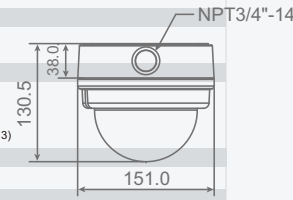

| | |
|------------------------------------|---|
| Alarm and Event Management | <ul style="list-style-type: none"> • Triple-window video motion detection • Tamper detection • One DI1 and one D/O for external sensor and alarm • Event notification using HTTP, SMTP or FTP • Local or FTP recording |
| Local Storage | <ul style="list-style-type: none"> • Micro SD/SDHC card slot & FTP Recording • Stores snapshots and video clips |
| Security | <ul style="list-style-type: none"> • Multi-level user access with password protection • IP address filtering • HTTPS encrypted data transmission • 802.1X port-based authentication for network protection |
| Users | <ul style="list-style-type: none"> • Live viewing for up to 10 clients |
| Dimension | <ul style="list-style-type: none"> • Camera: Ø 151 mm x 130 mm • • |
| Weight | <ul style="list-style-type: none"> • Net: 1390 g |
| LED Indicator | <ul style="list-style-type: none"> • System power and status indicator • System activity and network link indicator |
| Power | <ul style="list-style-type: none"> • 12V DC • 24V AC • Power consumption: Max. 9.6 W • 802.3af compliant Power-over-Ethernet (Class 3) |
| Housing | <ul style="list-style-type: none"> • Armour Dome Metal housing |
| Approvals | <ul style="list-style-type: none"> • CE, LVD, FCC, VCCI, C-Tick, UL |
| Operating Environments | <ul style="list-style-type: none"> • Temperature: -20 °C ~ 50 °C (-4°F ~ 122 °F) • Humidity: 90% RH |
| Viewing System Requirements | <ul style="list-style-type: none"> • OS: Microsoft Windows 7/Vista/XP/2000, Cell phone: 3GPP player • Browser: Mozilla Firefox, Internet Explorer 6.x or above |