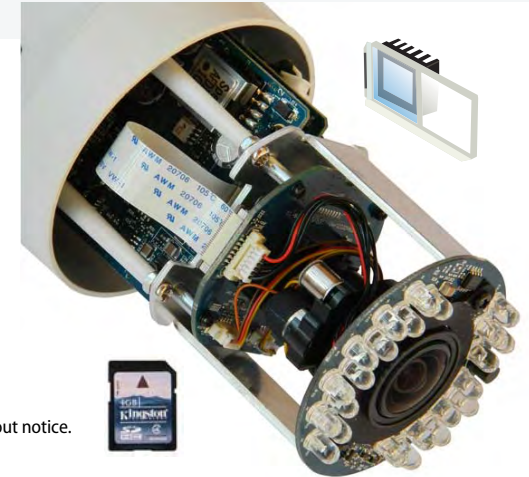

Network Bullet Camera IRW-20W

2-Megapixel • Full HD • WDR Enhanced

HD Vari-Focal Lens

Vari-Focal

HD Vari-Focal (3M)

IRW-20W Network Bullet Camera

- Up to 30 fps @ 1080p Full HD
- 3 ~ 9 mm Vari-focal, Auto-iris Lens
- Removable IR-cut Filter for Day & Night Function
- Built-in IR Illuminators, Effective up to 20 Meters
- Real-time H.264, and MJPEG Compression
- WDR Enhancement for Unparalleled Visibility in Extremely Bright or Dark Environments
- Weather-proof IP67-rated Housing
- Built-in 802.3af Compliant PoE
- Built-in Micro SD/SDHC Card Slot for On-board Storage
- Mounting Bracket with Cable Management for Protected Installation