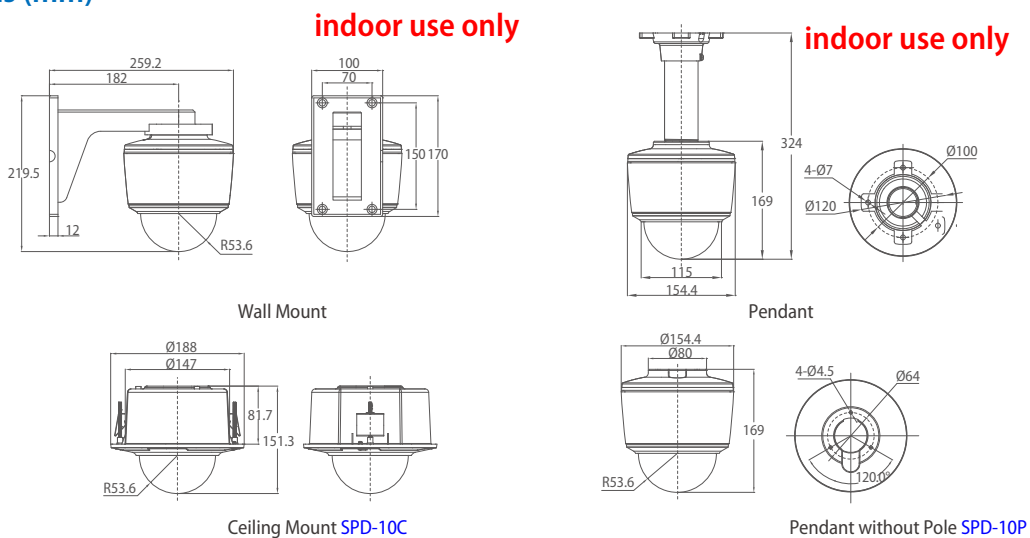

### Features

- SAMSUNG high resolution camera module
- 1/4" EXview HAD CCD
- Powerful 10x optical zoom(3.8mm~38.0mm)
- High resolution of 540 TV Lines
- Day/Night(ICR)
- Auto iris, Auto focus, AWB, Backlight compensation
- Up to 8 zones of privacy masking
- Max 300°/s pan & tilt speed, 360° endless pan rotation
- Up to 200 Presets, 5 Auto Scan, 8 Tour, 5 Pattern
- Idle Motion: Activation of Preset/Scan/Tour/Pattern after idle time
- Time Task: Auto activation of Preset/Scan/Tour/Pattern by pre-set time
- Power up action: Auto restore to previous PTZ & Lens status after power up
- Multi-language OSD menu
- 2/1 channel alarm input/output
- 3D positioning control at DH-SD protocol
- Multiple choice for Wall, Pendant, Ceiling mount
- AMP slot for easy installation
- Dual power supply: AC 24V/DC 12V

### Dimensions (mm)